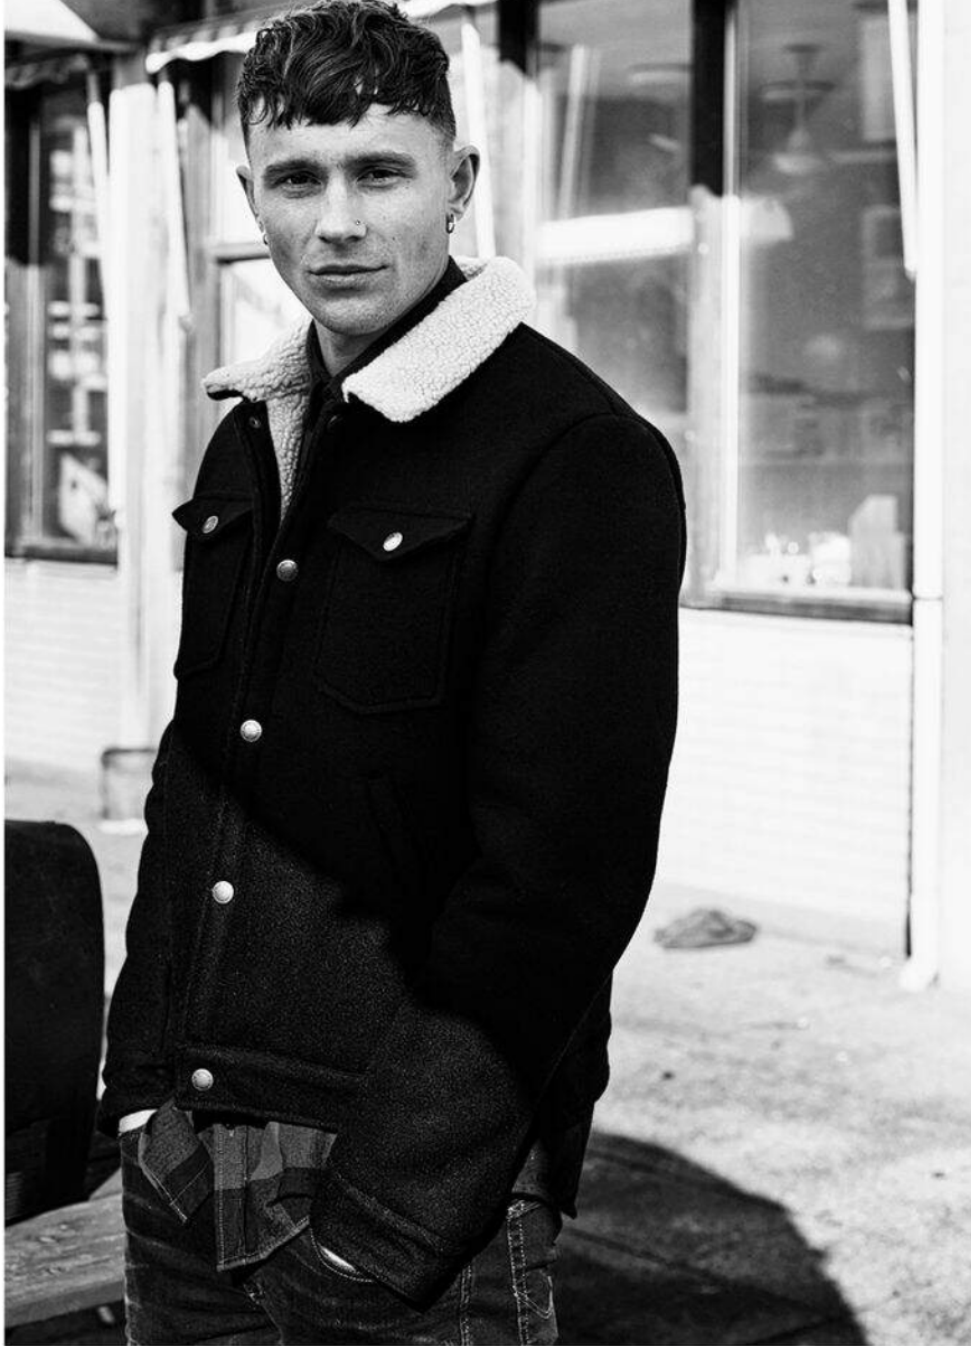

TOMMY LEE

height 6'2" · bust 38" · waist 31" · suit 48
shoes size 44 EU/13 US/10 UK · hair dark brown · eyes brown

MGM
MODELS

MGM
MODELS

TOMMY LEE

height 6'2" · bust 38" · waist 31" · suit 48
shoes size 44 EU/13 US/10 UK · hair dark brown · eyes brown